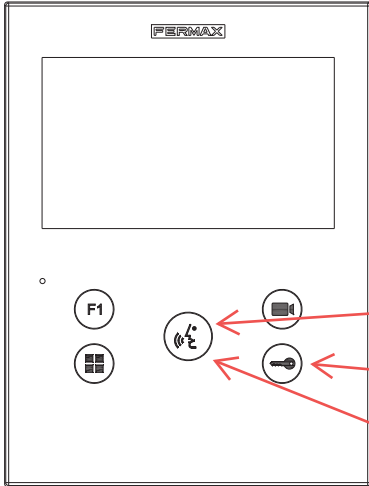

3 STEP GUIDE FOR MONITOR VEO XS DUOX

1. Press once to answer call

2. Press once to unlock the door

3. Press once to hang-up

LEDs

● Red LED:

Solid when the monitor is in idle.

Blinks slowly when you are in Do Not Disturb mode.

Note: If the Do Not Disturb mode is active, you may reactivate the call by sliding the volume sliders on the right to any position other than the minimum.

● Blue LED:

You are in conversation with the door station.